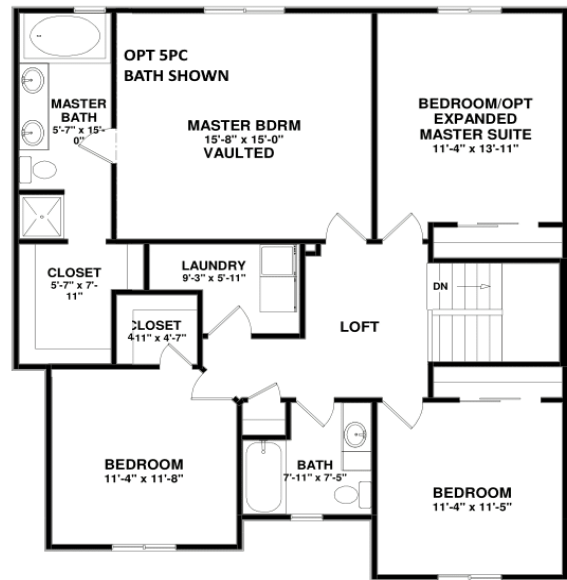

SAINT
AUBYN
HOMES

EVANS

1949 total square ft with crawl space

Floor plans shown are not to scale. Plans are subject to change without notice or obligation.
Some features shown are optional. Verify accuracy and revisions prior to purchase.