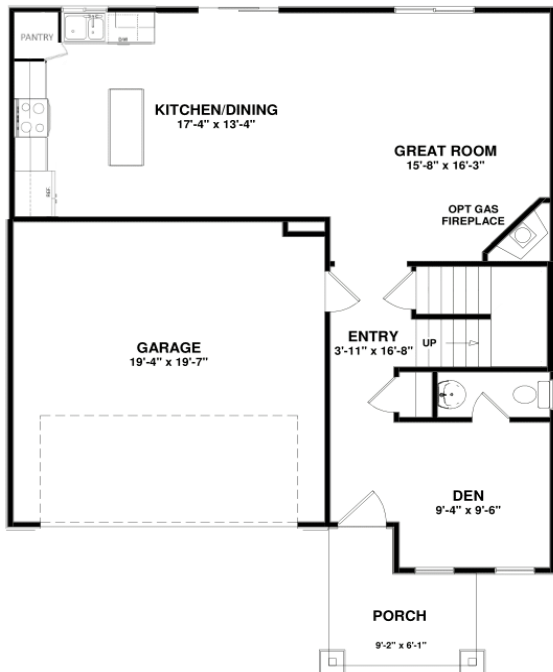

SAINT
AUBYN
HOMES

EVANS

1949 total square ft with crawl space

Floor plans shown are not to scale. Plans are subject to change without notice or obligation.
Some features shown are optional. Verify accuracy and revisions prior to purchase.