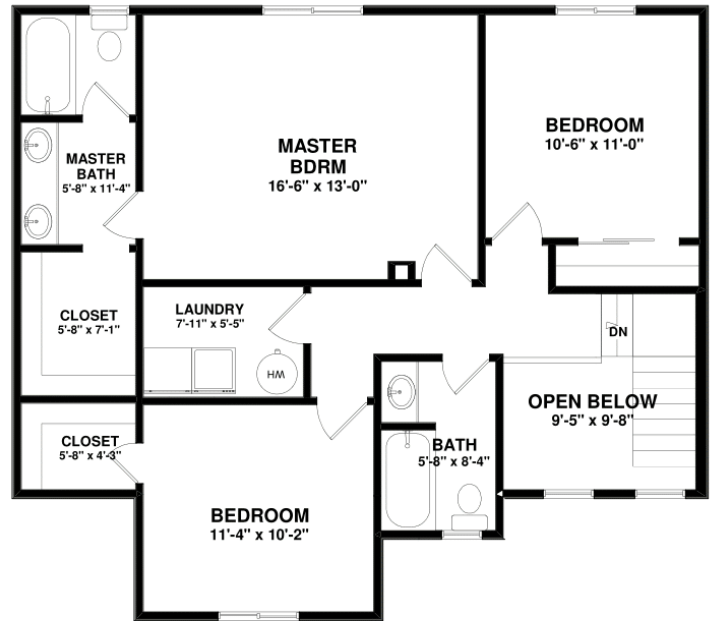

**SAINT
AUBYN
HOMES**

COLORADO

1421 total square ft with crawl space

MAIN LEVEL FLOOR PLAN

UPPER LEVEL FLOOR PLAN

Floor plans shown are not to scale. Plans are subject to change without notice or obligation.
Some features shown are optional. Verify accuracy and revisions prior to purchase.