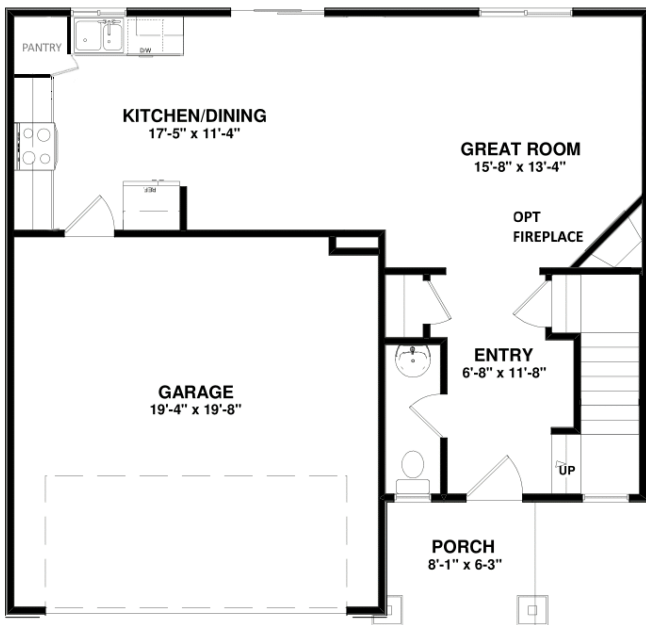

**SAINT
AUBYN
HOMES**

COLORADO

1421 total square ft with crawl space

MAIN LEVEL FLOOR PLAN

UPPER LEVEL FLOOR PLAN

Floor plans shown are not to scale. Plans are subject to change without notice or obligation.
Some features shown are optional. Verify accuracy and revisions prior to purchase.