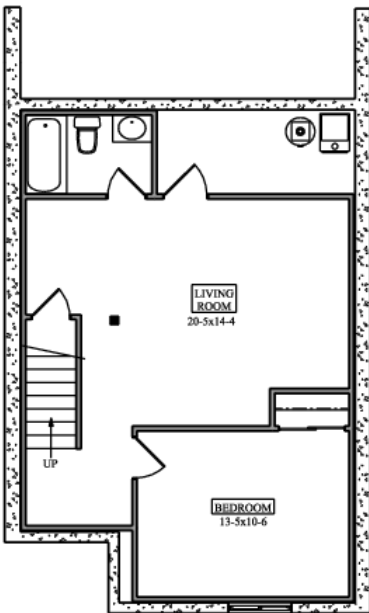

**SAINT
AUBYN
HOMES**

ASPEN

1764 finished square feet
plus 594 square feet basement

LOWER FLOOR
594 sqft (unfinished)

MAIN FLOOR
688 FinSqFt

UPPER FLOOR
1076 FinSqFt

Floor plans shown are not to scale. Plans are subject to change without notice or obligation.
Some features shown are optional. Verify accuracy and revisions prior to purchase.