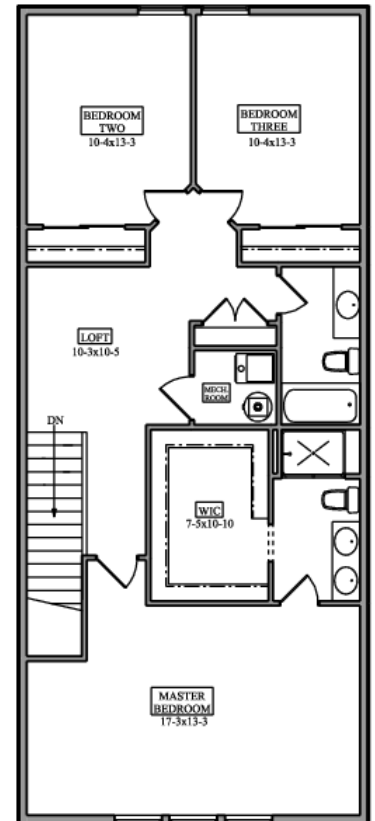

**SAINT
AUBYN
HOMES**

ASPEN

1764 finished square feet
plus 594 square feet basement

LOWER FLOOR
594 sqft (unfinished)

MAIN FLOOR
688 FinSqFt

UPPER FLOOR
1076 FinSqFt

Floor plans shown are not to scale. Plans are subject to change without notice or obligation.
Some features shown are optional. Verify accuracy and revisions prior to purchase.