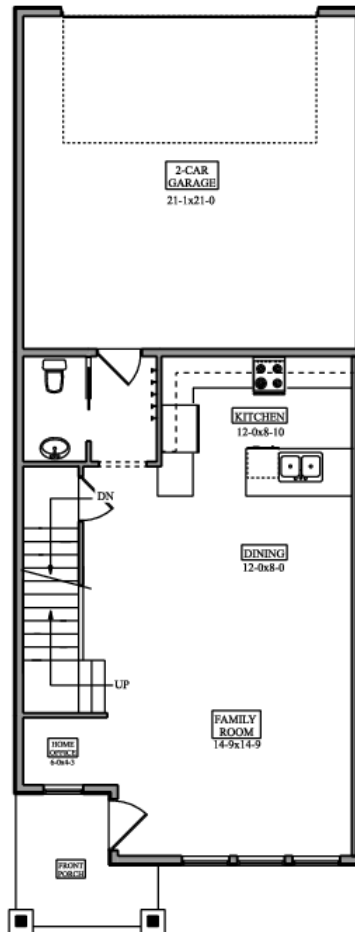

**SAINT
AUBYN
HOMES**

ASPEN

1764 finished square feet
plus 594 square feet basement

LOWER FLOOR
594 sqft (unfinished)

MAIN FLOOR
688 FinSqFt

UPPER FLOOR
1076 FinSqFt

Floor plans shown are not to scale. Plans are subject to change without notice or obligation.
Some features shown are optional. Verify accuracy and revisions prior to purchase.