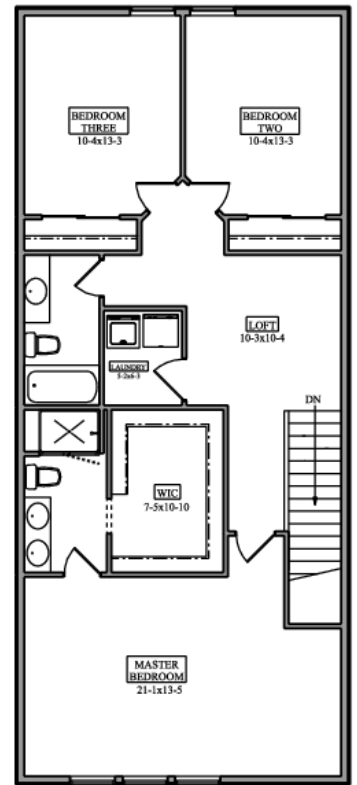

**SAINT
AUBYN
HOMES**

BLUE JAY

1729 finished square feet
plus 556 square feet basement

LOWER FLOOR
556 sqft (unfinished)

MAIN FLOOR
653 FinSqFt

UPPER FLOOR
1076 finSqFt

Floor plans shown are not to scale. Plans are subject to change without notice or obligation.
Some features shown are optional. Verify accuracy and revisions prior to purchase.