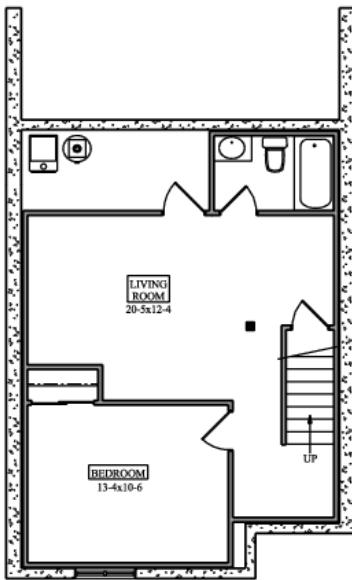

**SAINT
AUBYN
HOMES**

BLUE JAY

1729 finished square feet
plus 556 square feet basement

LOWER FLOOR
556 sqft (unfinished)

MAIN FLOOR
653 FinSqFt

UPPER FLOOR
1076 finSqFt

Floor plans shown are not to scale. Plans are subject to change without notice or obligation.
Some features shown are optional. Verify accuracy and revisions prior to purchase.