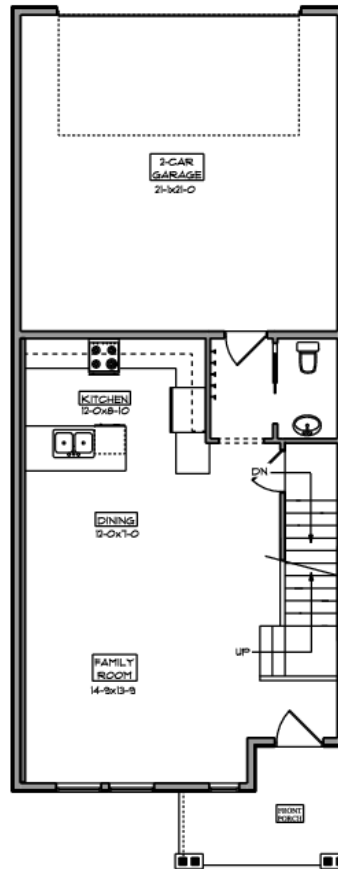

**SAINT
AUBYN
HOMES**

BLUE JAY

1729 finished square feet
plus 556 square feet basement

LOWER FLOOR
556 sqft (unfinished)

MAIN FLOOR
653 FinSqFt

UPPER FLOOR
1076 finSqFt

Floor plans shown are not to scale. Plans are subject to change without notice or obligation.
Some features shown are optional. Verify accuracy and revisions prior to purchase.