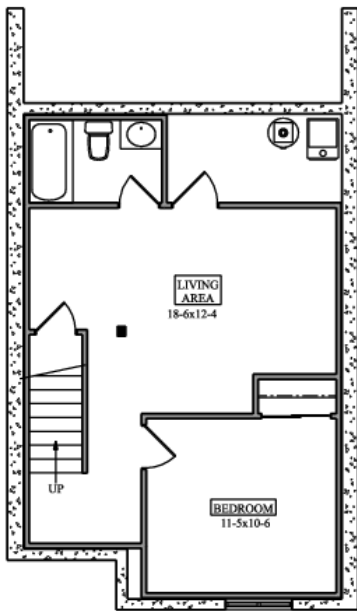

**SAINT
AUBYN
HOMES**

SPRUCE

1566 finished square feet
plus 503 square feet basement

LOWER FLOOR
503 Sqft (unfinished)

MAIN FLOOR
592 FinSqFt

UPPER FLOOR
974 FinSqFt

Floor plans shown are not to scale. Plans are subject to change without notice or obligation.
Some features shown are optional. Verify accuracy and revisions prior to purchase.