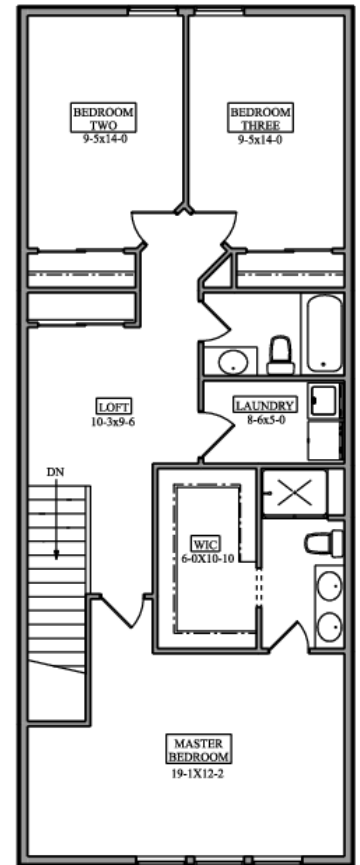

**SAINT
AUBYN
HOMES**

SPRUCE

1566 finished square feet
plus 503 square feet basement

LOWER FLOOR
503 Sqft (unfinished)

MAIN FLOOR
592 FinSqFt

UPPER FLOOR
974 FinSqFt

Floor plans shown are not to scale. Plans are subject to change without notice or obligation.
Some features shown are optional. Verify accuracy and revisions prior to purchase.