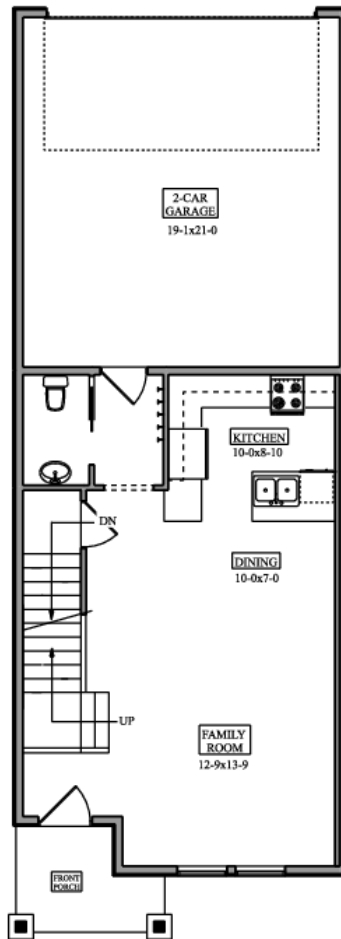

**SAINT
AUBYN
HOMES**

SPRUCE

1566 finished square feet
plus 503 square feet basement

LOWER FLOOR
503 Sqft (unfinished)

MAIN FLOOR
592 FinSqFt

UPPER FLOOR
974 FinSqFt

Floor plans shown are not to scale. Plans are subject to change without notice or obligation.
Some features shown are optional. Verify accuracy and revisions prior to purchase.