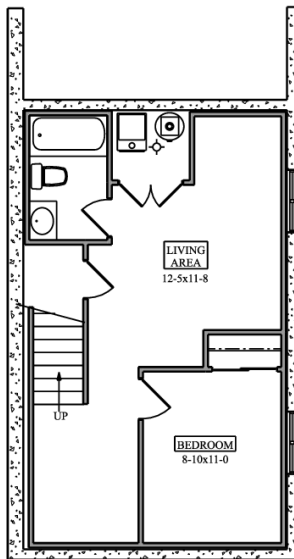

**SAINT
AUBYN
HOMES**

PINE CONE

1337 finished square feet
plus 482 square feet basement

LOWER FLOOR
482 Sq Ft Unfinished

MAIN FLOOR
531 Sq Ft

UPPER FLOOR
806 Sq Ft

Floor plans shown are not to scale. Plans are subject to change without notice or obligation.
Some features shown are optional. Verify accuracy and revisions prior to purchase.