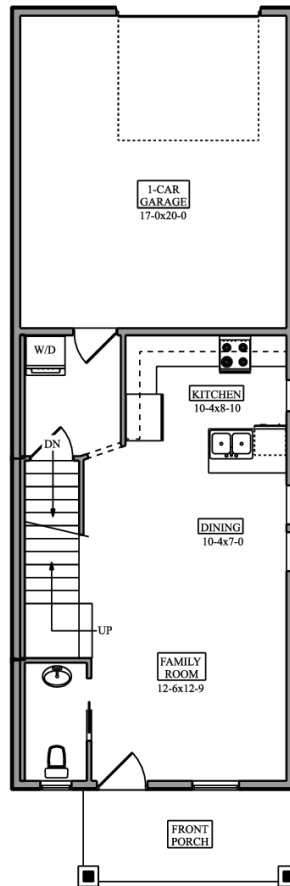

**SAINT
AUBYN
HOMES**

PINE CONE

1337 finished square feet
plus 482 square feet basement

LOWER FLOOR
482 Sq Ft Unfinished

MAIN FLOOR
531 Sq Ft

UPPER FLOOR
806 Sq Ft

Floor plans shown are not to scale. Plans are subject to change without notice or obligation.
Some features shown are optional. Verify accuracy and revisions prior to purchase.