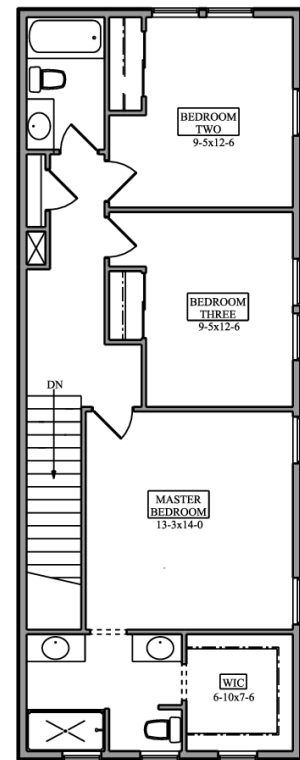

**SAINT
AUBYN
HOMES**

PINE CONE

1337 finished square feet
plus 482 square feet basement

LOWER FLOOR
482 Sq Ft Unfinished

MAIN FLOOR
531 Sq Ft

UPPER FLOOR
806 Sq Ft

Floor plans shown are not to scale. Plans are subject to change without notice or obligation.
Some features shown are optional. Verify accuracy and revisions prior to purchase.