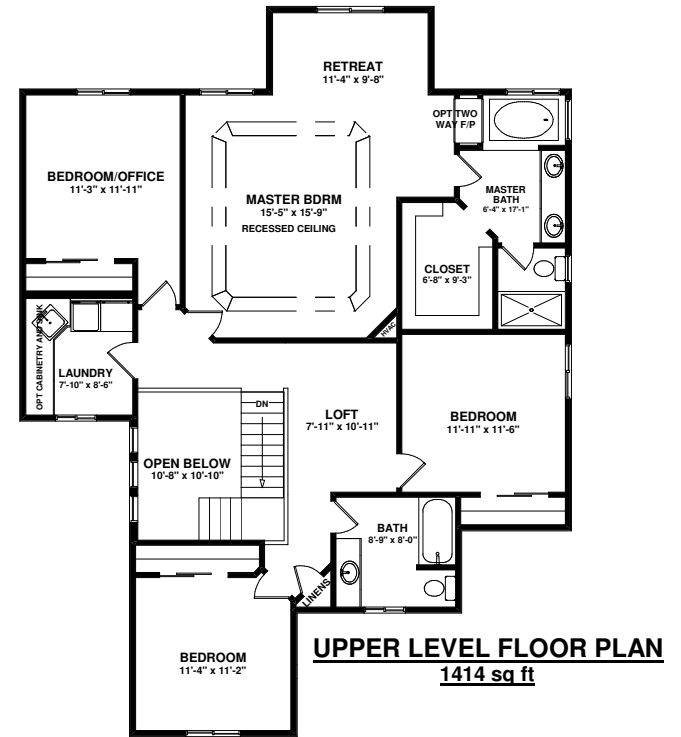

JACKSON

Plan # 2396TS

2,396 sq ft

**FLEXIBLE FOUR BEDROOM
w/STD MASTER RETREAT**

LOFT AREA

2 1/2 BATHS 5 PC MASTER

LAUNDRY UP

OPEN LIVING w/GRAND FOYER

SAINT AUBYN HOMES

Floor plans shown are not to scale. Plans are subject to change without notice due to code changes and availability of materials. Some features shown are optional. Verify accuracy and revisions with sales personnel prior to purchase.