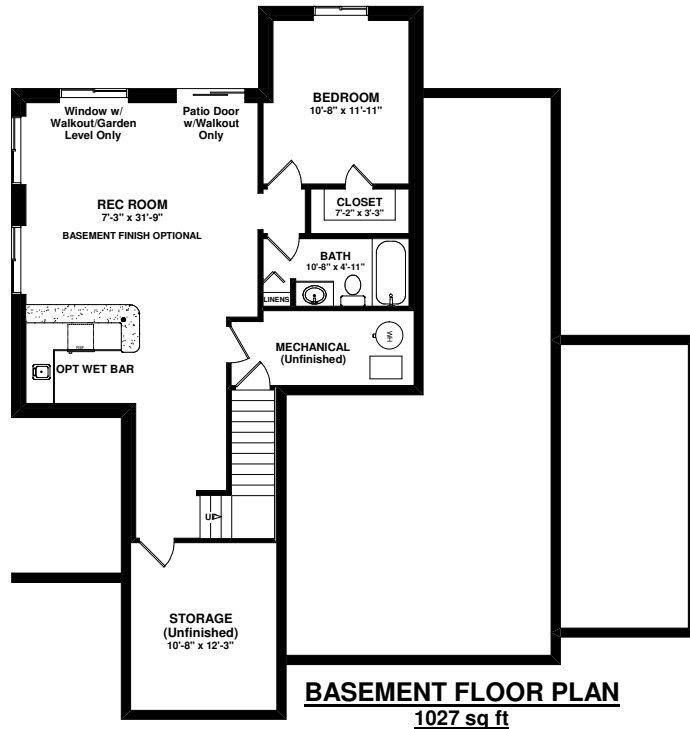

JACKSON

Plan # 2396TS

2,396 sq ft

**FLEXIBLE FOUR BEDROOM
w/STD MASTER RETREAT**

LOFT AREA

2 1/2 BATHS 5 PC MASTER

LAUNDRY UP

OPEN LIVING w/GRAND FOYER

SAINT AUBYN HOMES

Floor plans shown are not to scale. Plans are subject to change without notice due to code changes and availability of materials. Some features shown are optional. Verify accuracy and revisions with sales personnel prior to purchase.