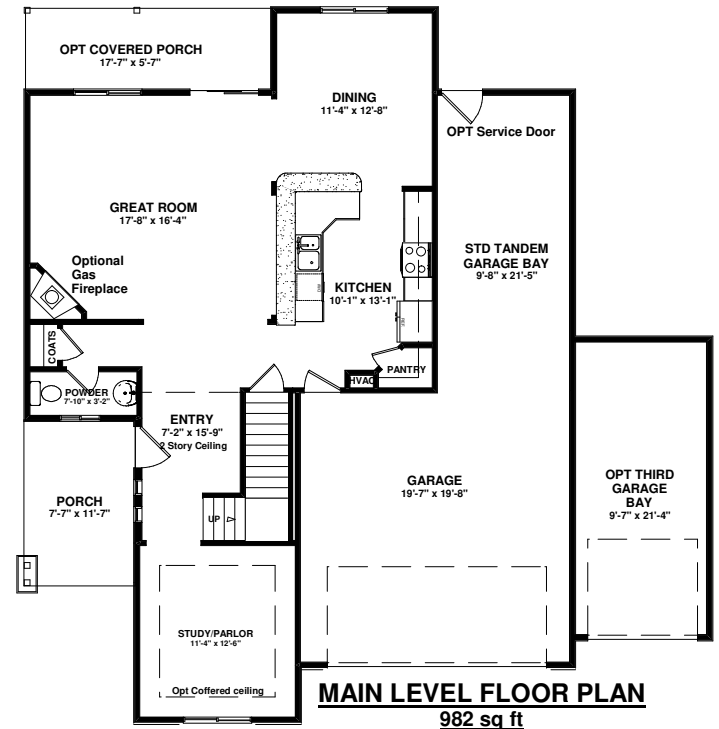

JACKSON

Plan # 2396TS

2,396 sq ft

**FLEXIBLE FOUR BEDROOM
w/STD MASTER RETREAT**

LOFT AREA

2 1/2 BATHS 5 PC MASTER

LAUNDRY UP

OPEN LIVING w/GRAND FOYER

SAINT AUBYN HOMES

Floor plans shown are not to scale. Plans are subject to change without notice due to code changes and availability of materials. Some features shown are optional. Verify accuracy and revisions with sales personnel prior to purchase.